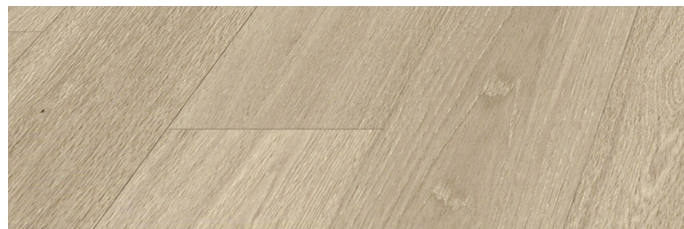

Oatmeal

PRODUCT SPECIFICATION

Plank Thickness	12mm
Dimensions	1815mm (L) x 195mm (W)
Planks per Box	6
M² per Box	2.1236m²
M² per pallet	138.0340m²
Decors	6
Installation method	Click System
Finish	Matte
Surface	Embossed
Wear Layer	0.5mm
Substrate Layer	High Density Fibreboard
Backing Layer	Melamine balance paper
Profile	Bevel
Protective Coating	UV