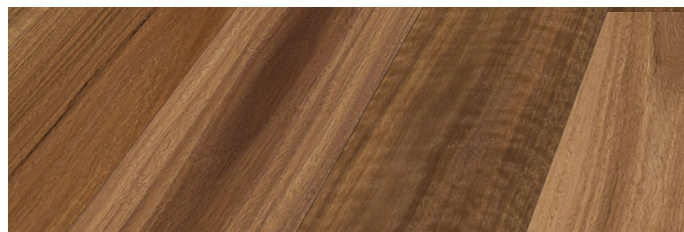

Digital Print

Floating

Bevel Edge

0.5mm  
Wear Layer

Click System

Embossed  
Surface

Digital Print

Digital Print Technology allows me to be even more stylish, showcasing character & colour variation normally reserved for a close friend of mine, natural timber flooring.

Blackbutt

Spotted Gum

Biscuit

Oatmeal

Light Rye

Almond