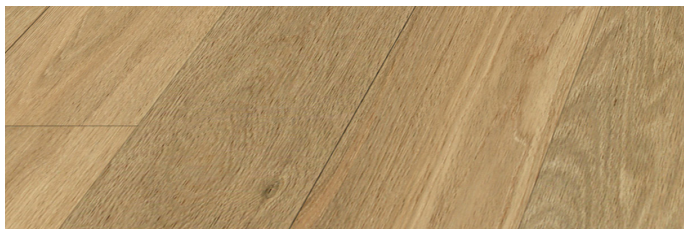

Digital Print

Floating

Bevel Edge

0.5mm  
Wear Layer

Click System

Embossed  
Surface

Digital Print

Digital Print Technology allows me to be even more stylish, showcasing character & colour variation normally reserved for a close friend of mine, natural timber flooring.

Blackbutt

Spotted Gum

Biscuit

Oatmeal

Light Rye

Almond