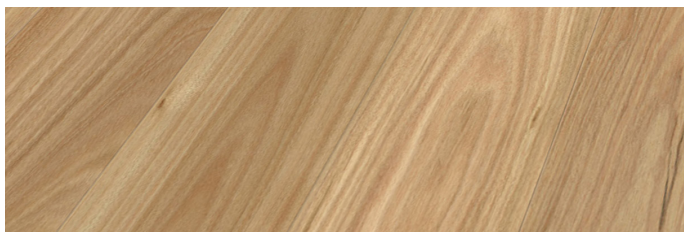

Digital Print

Floating

Bevel Edge

0.5mm  
Wear Layer

Click System

Embossed  
Surface

Digital Print

Digital Print Technology allows me to be even more stylish, showcasing character & colour variation normally reserved for a close friend of mine, natural timber flooring.

Blackbutt

Spotted Gum

Biscuit

Oatmeal

Light Rye

Almond